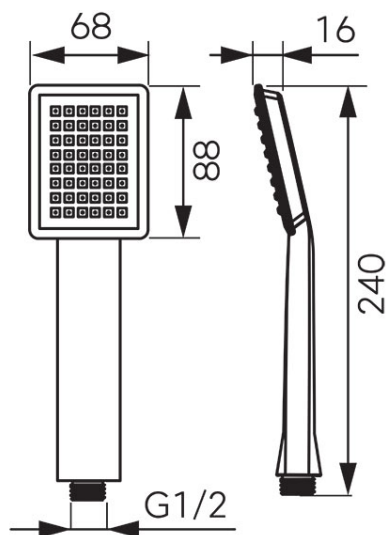

Code: S170-B

Sinus - shower handle

<https://www.ferrocompany.com/product-6350-S170B.html>Individual packaging: **1, package with bar code allowing for retail sale**

- 1-function
- stream: rain
- dimensions: 68x88 mm
- Ferro Easy Clean System - easy limescale removal
- finish: chrome