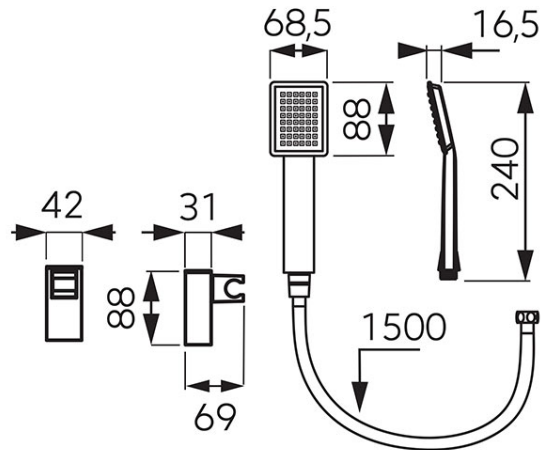

**Code: U170BL-B**

Sinus - spot shower set, black

<https://www.ferrocompany.com/product-6349-U170BLB.html>Individual packaging: **1, package with bar code allowing for retail sale**

- 1-function shower handle
- spray mode: rain
- Ferro Easy Clean System - easy limescale removal
- 150 cm PVC shower hose
- conical hose tip
- single-point handle holder with adjustment of spray angle setting
- finish: black matt
- black