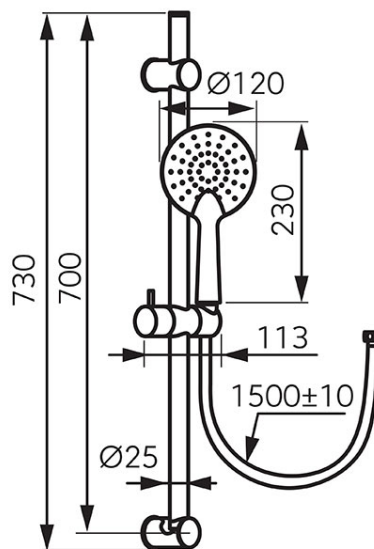

Code: N375BL-B

Phila - sliding shower set, black

<https://www.ferrocompany.com/product-6348-N375BLB.html>Individual packaging: **1, package with bar code allowing for retail sale**

- Auto Clean System - automatic removal of limescale from shower handle nozzles
- adjustable bar mount spacing - top mount adjustment
- 730 mm sliding metal bar
- 1-mode shower handle
- spray mode: rain
- 150 cm PVC shower hose
- conical hose tip
- black