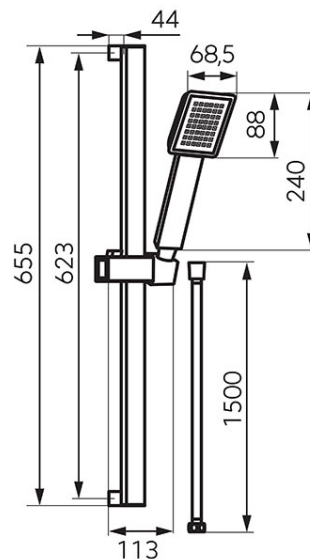

**Code: N170BL-B**

Sinus - sliding shower set, black

<https://www.ferrocompany.com/product-6346-N170BLB.html>

Individual packaging: **1, package with bar code allowing for retail sale**

- 655 mm sliding metal bar
- 1-function shower handle
- stream: rain
- Ferro Easy Clean System - easy limescale removal
- 150 cm PVC shower hose
- conical hose tip
- black