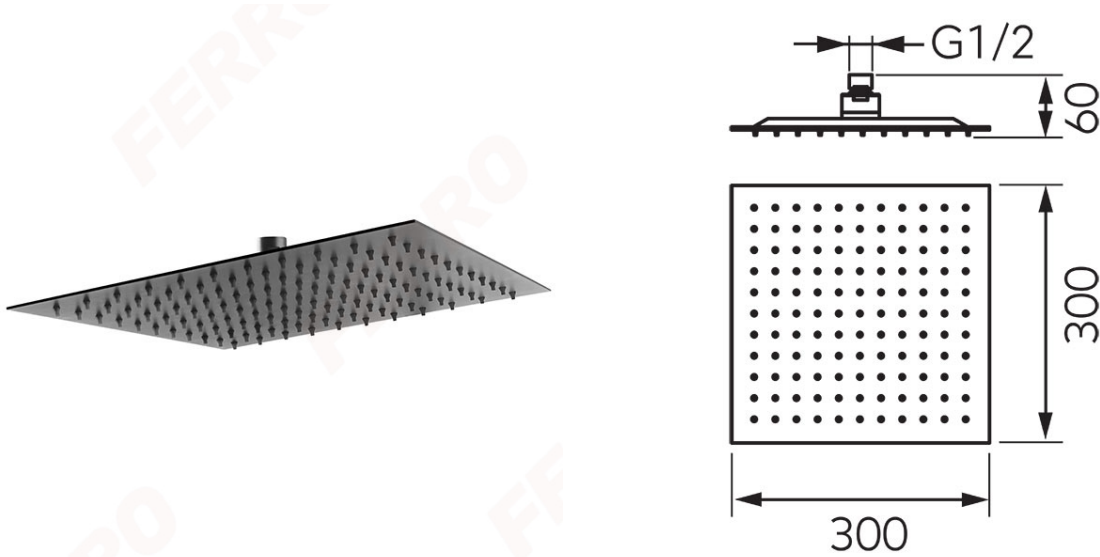

Code: **DSN08BL**

Slim - rain shower head 300x300, black

<https://www.ferrocompany.com/product-6341-DSN08BL.html>

Individual packaging: **1, package with bar code allowing for retail sale**

- dimensions: 300x300 mm
- stream: rain
- Ferro Easy Clean System - easy removal of limescale
- ball-joint - adjustable angle of overhead shower plate
- G1/2 connection with joint
- material: stainless steel
- black