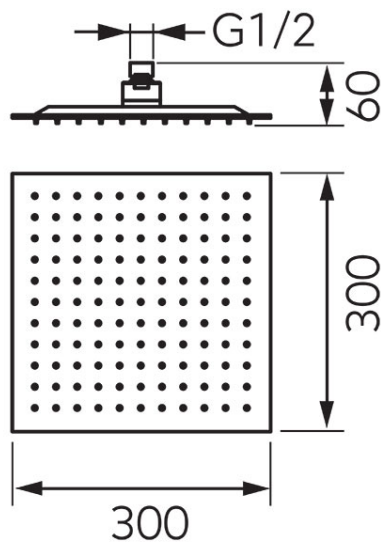

**Code: DSN08**

Slim - square-shaped rainfall shower plate 300x300

<https://www.ferrocompany.com/product-6340-DSN08.html>

Individual packaging: **1, package with bar code allowing for retail sale**

- dimensions: 300x300 mm
- spray mode: rain
- Ferro Easy Clean System - easy removal of limescale
- G1/2 connection with joint
- material: stainless steel
- finish: chrome