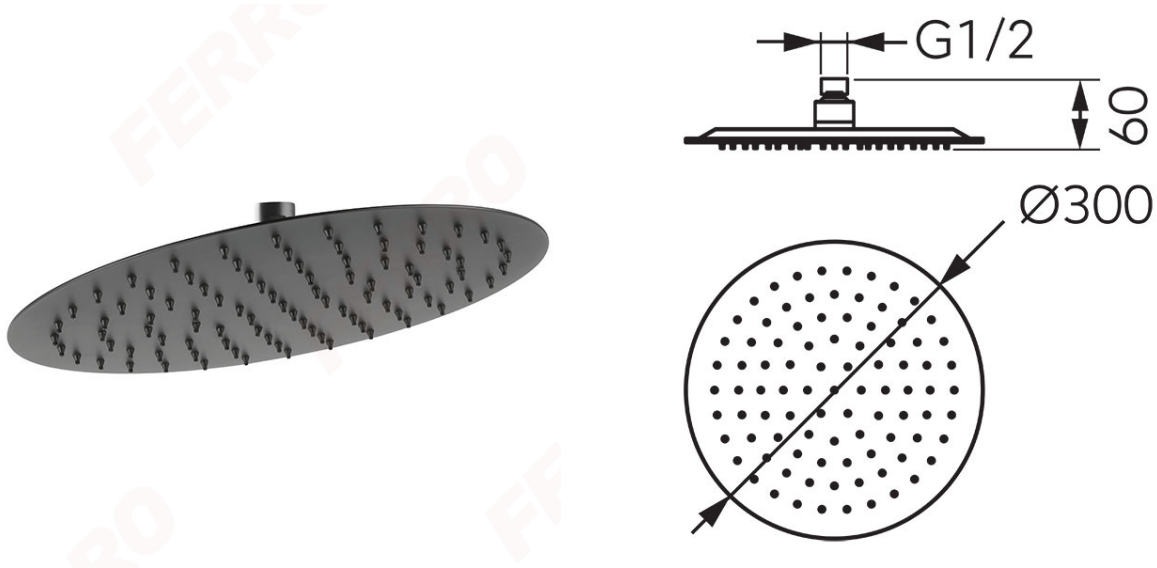

**Code: DSN07BL**

Slim - rain shower head 300, black

<https://www.ferrocompany.com/product-6339-DSN07BL.html>Individual packaging: **1, package with bar code allowing for retail sale**

- Ø 300 mm
- stream: rain
- Ferro Easy Clean System - easy removal of limescale
- ball-joint - adjustable angle of overhead shower plate
- G1/2 connection with joint
- material: stainless steel
- black