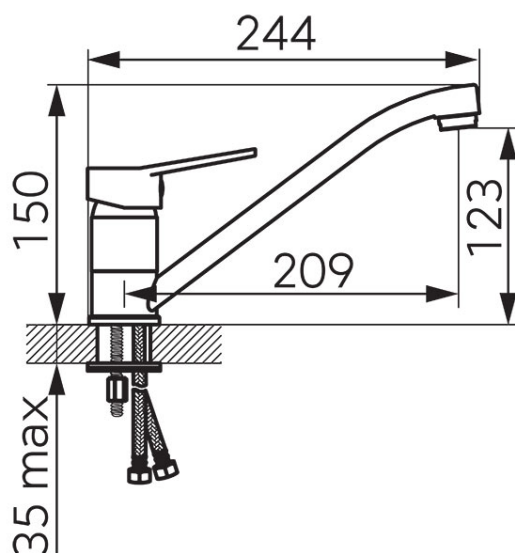

Code: BIS4A

Isso - Standing sink mixer, chrome

<https://www.ferrocompany.com/product-6337-BIS4A.html>

Individual packaging: **1, package with bar code allowing for retail sale**

- ceramic cartridge
- single hole assembly
- M24x1 flow regulator
- swivel spout
- flexible connections G3/8 - M10x1
- chrome