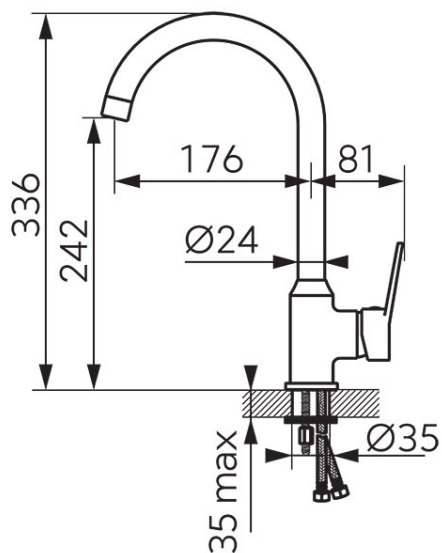

**Code: BIS4**

Isso - Standing sink mixer, chrome

<https://www.ferrocompany.com/product-6336-BIS4.html>Individual packaging: **1, package with bar code allowing for retail sale**

- ceramic cartridge
- single hole assembly
- M22x1 flow regulator
- swivel spout
- flexible connections G3/8 - M10x1
- chrome