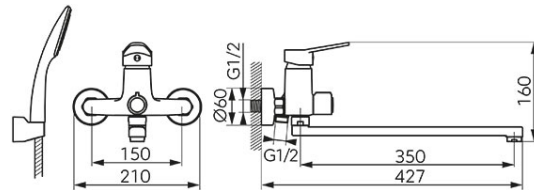

Code: BIS55A

Isso - Wall-mounted bathtub/wasbasin mixer with shower connection, chrome

<https://www.ferrocompany.com/product-6335-BIS55A.html>Individual packaging: **1, package with bar code allowing for retail sale**

- with spot shower set
- ceramic cartridge
- wall-mounting
- M24x1 flow regulator
- ceramic sink/shower switch
- 350 mm swivel spout
- G1/2 eccentric connection spacing 150 ± 20 mm
- G1/2 shower connection
- chrome