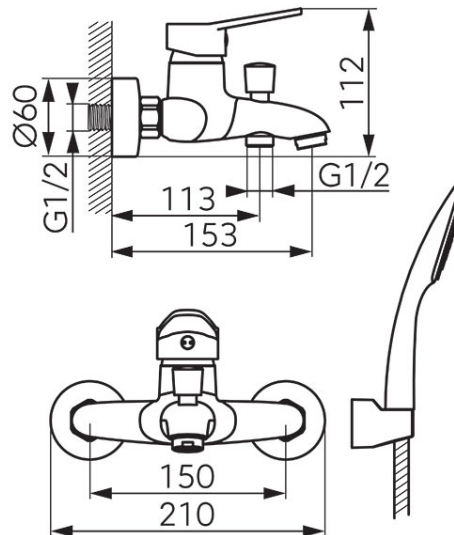

Code: BIS11

Isso - Wall-mounted bath mixer, chrome

<https://www.ferrocompany.com/product-6333-BIS11.html>Individual packaging: **1, package with bar code allowing for retail sale**

- with spot shower set
- ceramic cartridge
- automatic bath/shower switch with a lock
- M24x1 flow regulator
- G1/2 eccentric connection spacing 150 ± 20 mm
- chrome