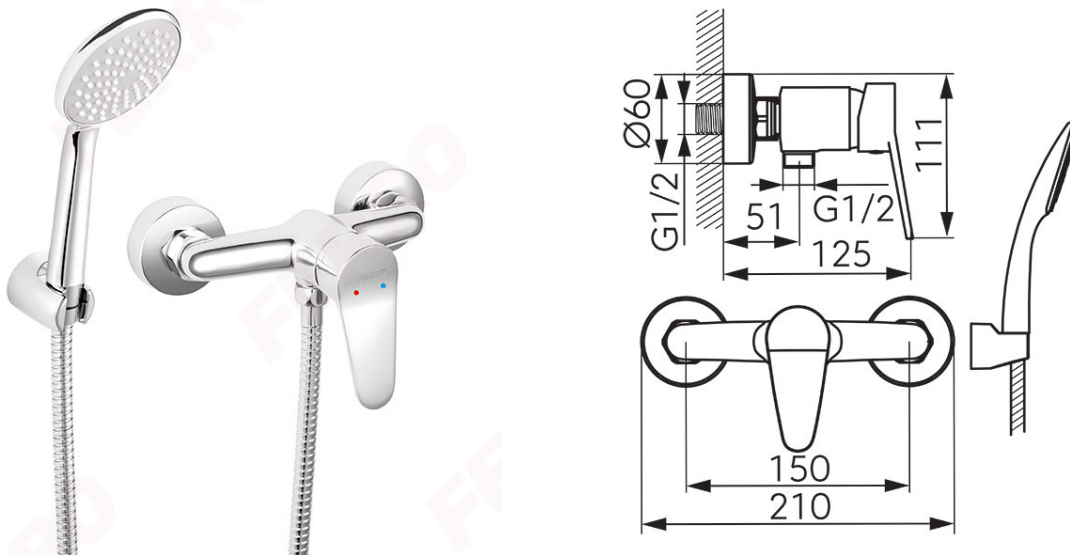

Code: BIS77

Isso - Wall-mounted shower mixer, chrome

<https://www.ferrocompany.com/product-6332-BIS77.html>Individual packaging: **1, package with bar code allowing for retail sale**

- with spot shower set
- ceramic cartridge
- wall-mounting
- G1/2 eccentric connection spacing 150 ± 20 mm
- G1/2 shower connection
- chrome