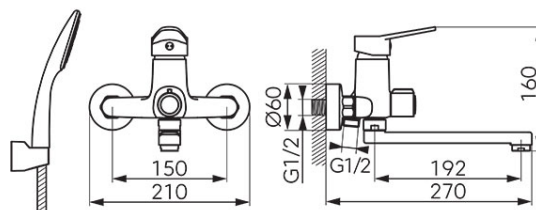

**Code: BIS33A**

Isso - Wall-mounted bathtub/wasbasin mixer with shower connection, chrome

<https://www.ferrocompany.com/product-6330-BIS33A.html>Individual packaging: **1, package with bar code allowing for retail sale**

- with spot shower set
- ceramic cartridge
- wall-mounting
- M24x1 flow regulator
- ceramic sink/shower switch
- 192 mm swivel spout
- G1/2 eccentric connection spacing  $150 \pm 20$  mm
- G1/2 shower connection
- chrome