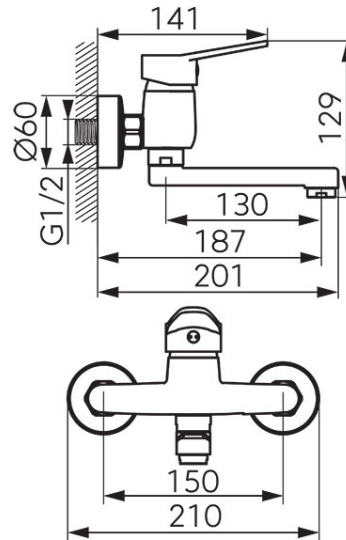

**Code: BIS3**

Isso - Wall-mounted washbasin mixer, chrome

<https://www.ferrocompany.com/product-6329-BIS3.html>Individual packaging: **1, package with bar code allowing for retail sale**

- ceramic cartridge
- wall-mounting
- M24x1 flow regulator
- 130 mm swivel spout
- G1/2 eccentric connection spacing  $150 \pm 20$  mm
- chrome