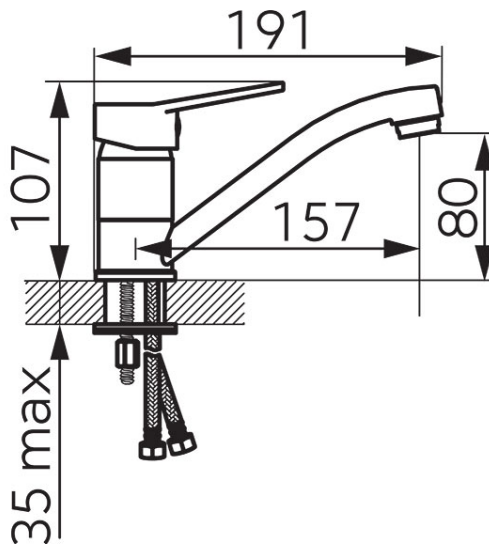

**Code: BIS2A**

Isso - Standing washbasin mixer with swivel spout, chrome

<https://www.ferrocompany.com/product-6328-BIS2A.html>

Individual packaging: **1, package with bar code allowing for retail sale**

- ceramic cartridge
- single hole assembly
- M24x1 flow regulator
- swivel spout
- G3/8 - M10x1 flexible connections
- chrome