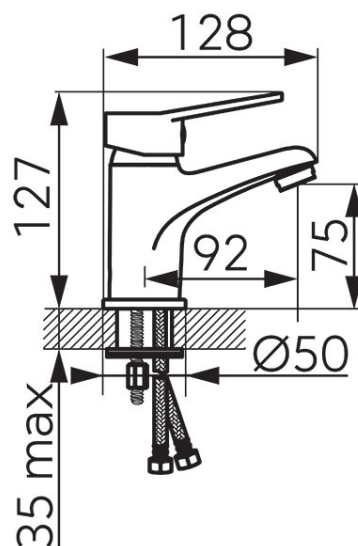

Code: BIS2

Isso - Standing washbasin mixer, chrome

<https://www.ferrocompany.com/product-6327-BIS2.html>Individual packaging: **1, package with bar code allowing for retail sale**

- ceramic cartridge
- single hole assembly
- G5/4 automatic drain plug
- M24x1 flow regulator
- G3/8 - M10x1 flexible connections
- chrome