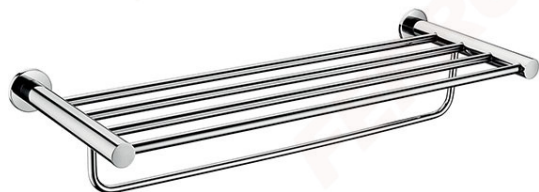

Code: **ASM35**

SMILE double towel rack

<https://www.ferrocompany.com/product-6326-ASM35.html>

Individual packaging: **1, package with bar code allowing for retail sale**

- chrome