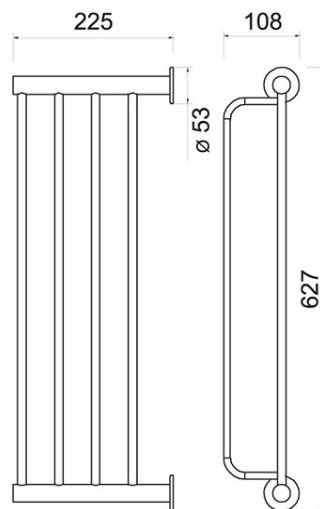

Code: **ASM35**

SMILE double towel rack

<https://www.ferrocompany.com/product-6326-ASM35.html>

Individual packaging: **1, package with bar code allowing for retail sale**

- chrome