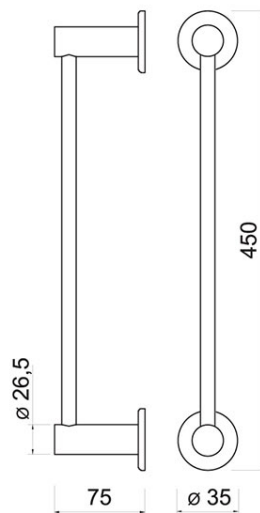

Code: **ASM07**

SMILE single towel rail 450 mm

<https://www.ferrocompany.com/product-6320-ASM07.html>

Individual packaging: **1, package with bar code allowing for retail sale**

- chrome