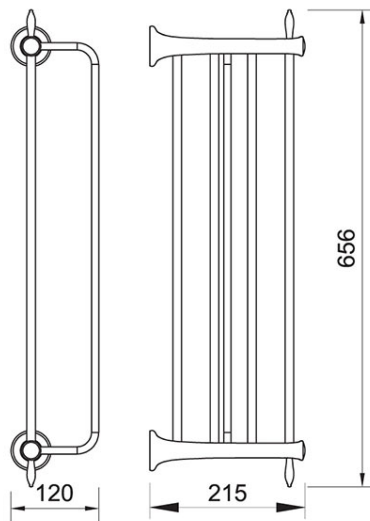

Code: **ARE35**

RETRO double towel rack

<https://www.ferrocompany.com/product-6315-ARE35.html>

Individual packaging: **1, package with bar code allowing for retail sale**

- chrome