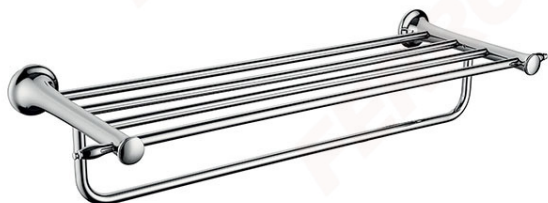

Code: **ARE35**

RETRO double towel rack

<https://www.ferrocompany.com/product-6315-ARE35.html>

Individual packaging: **1, package with bar code allowing for retail sale**

- chrome