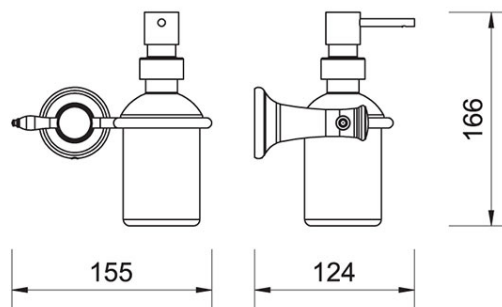

Code: **ARE34**

RETRO soap dispenser

<https://www.ferrocompany.com/product-6314-ARE34.html>

Individual packaging: **1, package with bar code allowing for retail sale**

- chrome