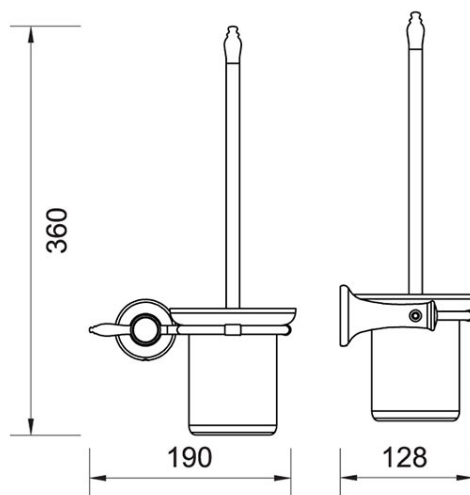

Code: **ARE14**

RETRO toilet brush

<https://www.ferrocompany.com/product-6312-ARE14.html>

Individual packaging: **1, package with bar code allowing for retail sale**

- chrome