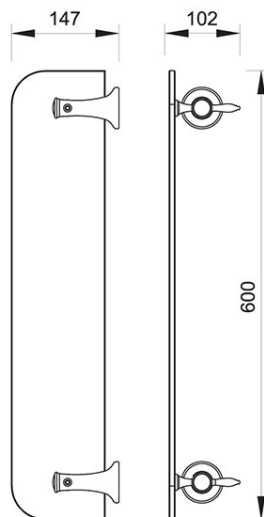

Code: **ARE13**

RETRO glass shelf

<https://www.ferrocompany.com/product-6311-ARE13.html>

Individual packaging: **1, package with bar code allowing for retail sale**

- chrome