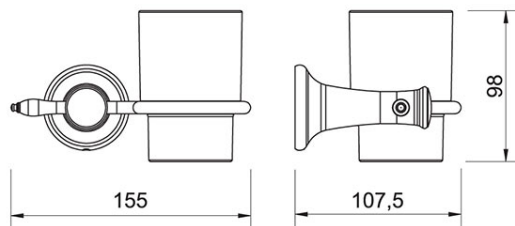

Code: **ARE03**

RETRO toothbrush holder

<https://www.ferrocompany.com/product-6307-ARE03.html>

Individual packaging: **1, package with bar code allowing for retail sale**

- chrome