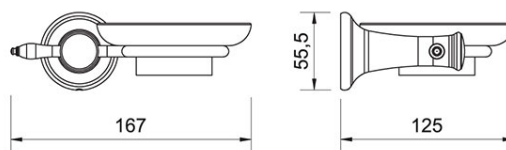

Code: **ARE02**

RETRO soap dish

<https://www.ferrocompany.com/product-6306-ARE02.html>

Individual packaging: **1, package with bar code allowing for retail sale**

- chrome