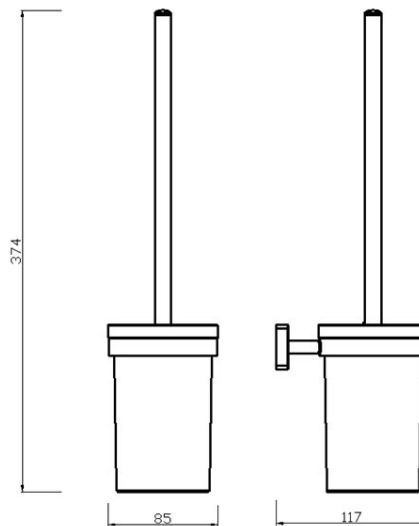

Code: **AGR14BL**

GRETA BLACK toilet brush

<https://www.ferrocompany.com/product-6303-AGR14BL.html>

Individual packaging: **1, package with bar code allowing for retail sale**

- black mat