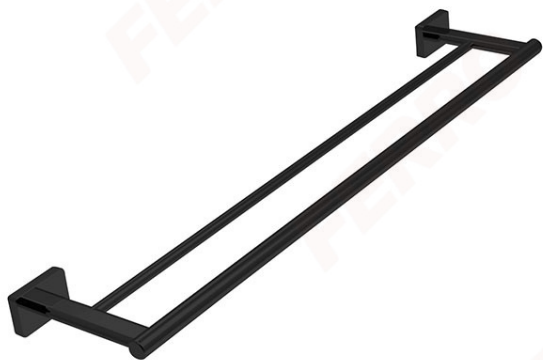

Code: **AGR10BL**

GRETA BLACK double towel rail 600 mm

<https://www.ferrocompany.com/product-6301-AGR10BL.html>

Individual packaging: **1, package with bar code allowing for retail sale**

- black mat