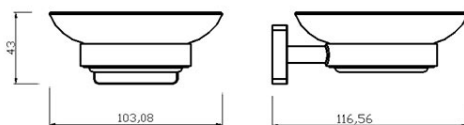

Code: **AGR02BL**

GRETA BLACK soap dish

<https://www.ferrocompany.com/product-6297-AGR02BL.html>

Individual packaging: **1, package with bar code allowing for retail sale**

- black mat