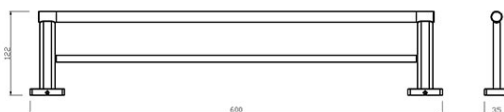

Code: **AGR10**

GRETA double towel rail 600 mm

<https://www.ferrocompany.com/product-6292-AGR10.html>

Individual packaging: **1, package with bar code allowing for retail sale**

- chrome