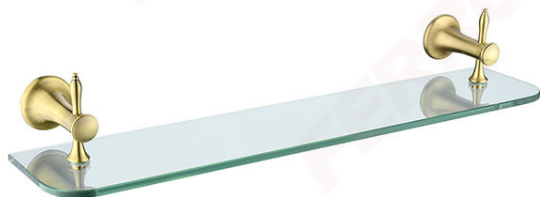

Code: **AAI13BR**

ANTICA glass shelf

<https://www.ferrocompany.com/product-6283-AAI13BR.html>

Individual packaging: **1, package with bar code allowing for retail sale**

- old bronze