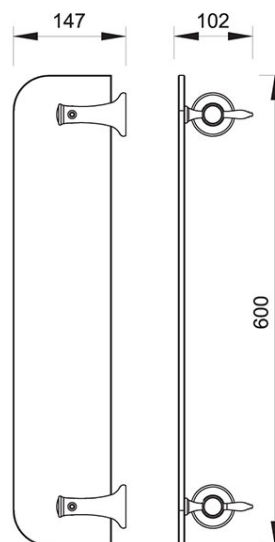

Code: **AAI13BR**

ANTICA glass shelf

<https://www.ferrocompany.com/product-6283-AAI13BR.html>

Individual packaging: **1, package with bar code allowing for retail sale**

- old bronze