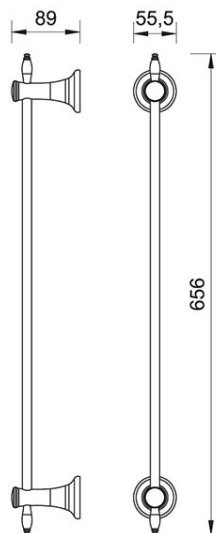

Code: **AAI09BR**

ANTICA towel rail single 600 mm

<https://www.ferrocompany.com/product-6281-AAI09BR.html>

Individual packaging: **1, package with bar code allowing for retail sale**

- old bronze