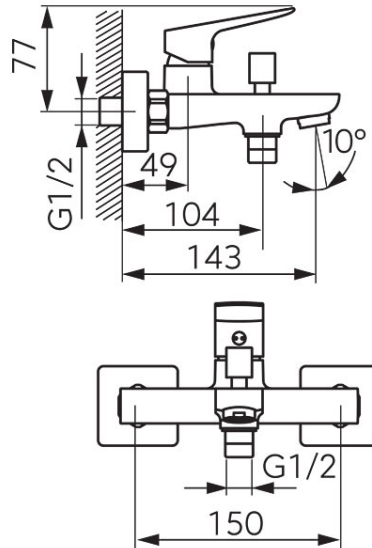

Code: BVI1VLBL

Vitto Verdeline Black - Wall-mounted bath mixer, black

<https://www.ferrocompany.com/product-6264-BVI1VLBL.html>Individual packaging: **1, package with bar code allowing for retail sale**

- ceramic cartridge
- automatic bath/shower switch with a lock
- M24x1 flow regulator
- built-in flow limiter for shower outlet
- G1/2 eccentric connection spacing 150 ± 20 mm
- shower set not included
- black