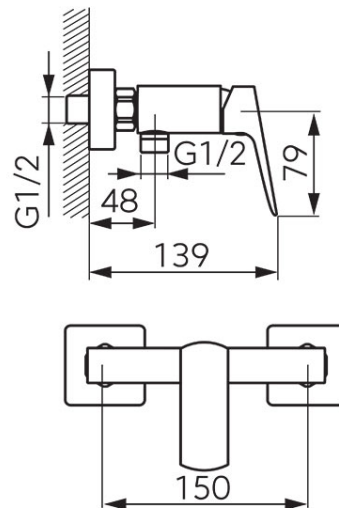

Code: **BVI7VLBL**

Vitto Verdeline Black - Wall-mounted shower mixer, black

<https://www.ferrocompany.com/product-6263-BVI7VLBL.html>

Individual packaging: **1, package with bar code allowing for retail sale**

- ceramic cartridge
- wall-mounting
- G1/2 eccentric connection spacing 150 ± 20 mm
- G1/2 shower connection
- built-in flow limiter
- shower set not included
- black