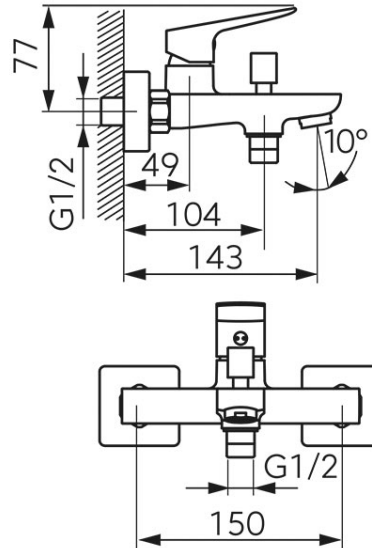

Code: BVI1VL

Vitto Verdeline - Wall-mounted bath mixer, chrome

<https://www.ferrocompany.com/product-6259-BVI1VL.html>Individual packaging: **1, package with bar code allowing for retail sale**

- ceramic cartridge
- automatic bath/shower switch with a lock
- M24x1 flow regulator
- built-in flow limiter for shower outlet
- G1/2 eccentric connection spacing 150 ± 20 mm
- shower set not included
- chrome