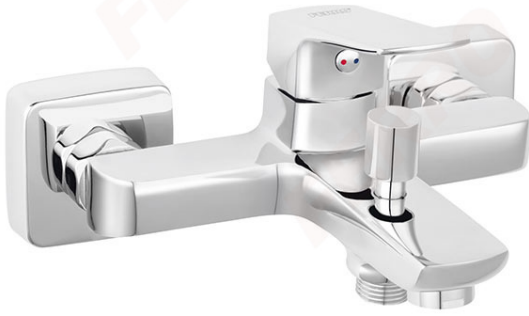

Code: BVI1VL

Vitto Verdeline - Wall-mounted bath mixer, chrome

<https://www.ferrocompany.com/product-6259-BVI1VL.html>Individual packaging: **1, package with bar code allowing for retail sale**

- ceramic cartridge
- automatic bath/shower switch with a lock
- M24x1 flow regulator
- built-in flow limiter for shower outlet
- G1/2 eccentric connection spacing 150 ± 20 mm
- shower set not included
- chrome