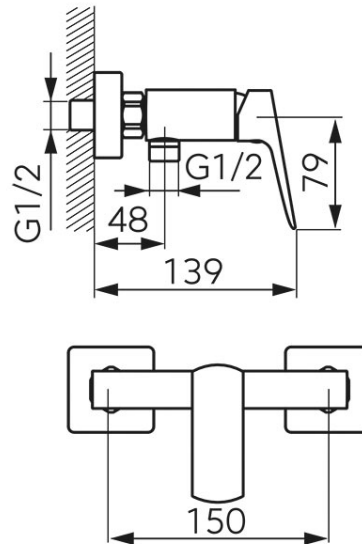

Code: BVI7VL

VITTO VERDELINE - wall-mounted shower mixer, chrome

<https://www.ferrocompany.com/product-6258-BVI7VL.html>Individual packaging: **1, package with bar code allowing for retail sale**

- ceramic cartridge
- wall-mounting
- G1/2 eccentric connection spacing 150 ± 20 mm
- G1/2 shower connection
- built-in flow limiter
- shower set not included
- finish: chrome