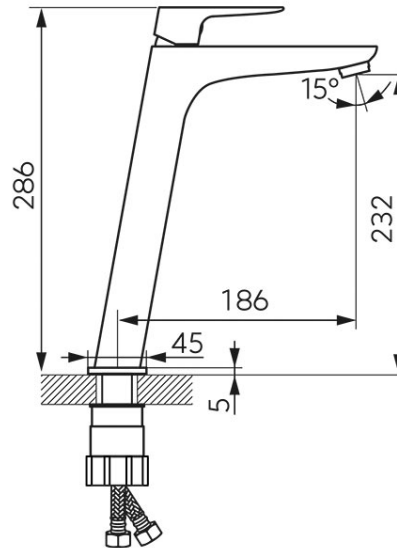

Code: **BVI2LVL**

VITTO VERDELINÉ - standing counter washbasin mixer, chrome

<https://www.ferrocompany.com/product-6256-BVI2LVL.html>

Individual packaging: **1, package with bar code allowing for retail sale**

- ceramic cartridge
- single hole assembly
- FerroAirMix M24x1 aerator
- Ferro Easy Clean System - easy limescale removal
- G3/8 - M8x1 flexible connections
- finish: chrome