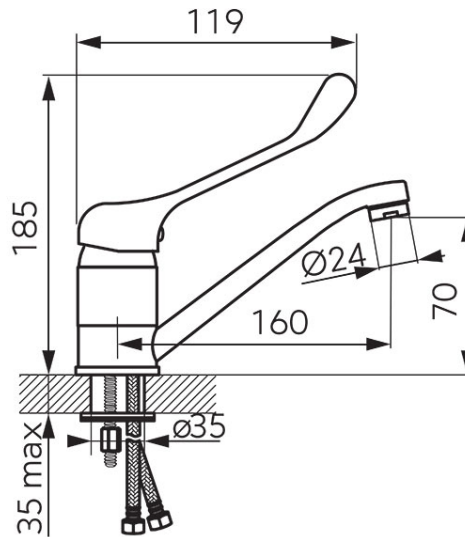

Code: BVAM2A

Vasto Medico - Standing washbasin mixer with swivel spout

<https://www.ferrocompany.com/product-6249-BVAM2A.html>Individual packaging: **1, package with bar code allowing for retail sale**

- special handle
- ceramic cartridge
- single hole assembly
- G5/4 automatic drain plug
- M24x1 flow regulator
- G3/8 - M10x1 flexible connections
- chrome finishing