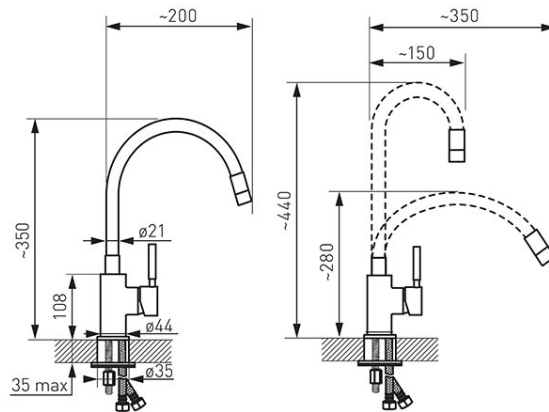

Code: BZA4B-LB

Zumba - standing sink mixer with flexible spout

<https://www.ferrocompany.com/product-6248-BZA4BLB.html>

Individual packaging: **1, package with bar code allowing for retail sale**

- ceramic cartridge
- single hole assembly
- flexible spout
- possibility to freely shape the spout
- aerator M22x1
- G3/8 - M10x1 flexible connections
- spout color: black
- finish: chrome
- product on request
- delivery time: c.a. 21 days

Maximal flow rate for dynamic pressure:

- **Stream: laminar - aerated**
 - 1,50 bar (21 psi) → 2,8 l/min (0,74 gpm US)
 - 3,00 bar (43 psi) → 2,8 l/min (0,74 gpm US)
 - 4,14 bar (60 psi) → 2,8 l/min (0,74 gpm US)