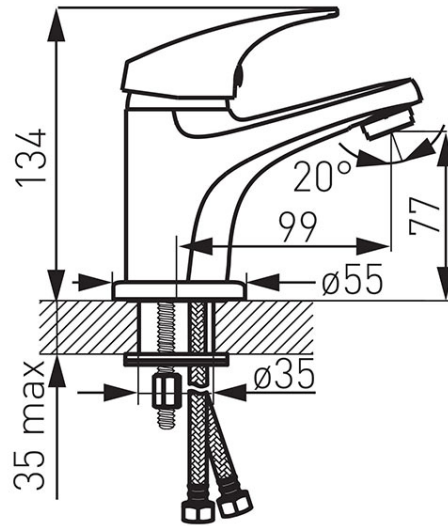

**Code: BFO2-LA**

Ferro One - standing washbasin mixer

<https://www.ferrocompany.com/product-6247-BFO2LA.html>Individual packaging: **1, package with bar code allowing for retail sale**

- ceramic cartridge
- single hole assembly
- G5/4 automatic drain plug
- M24x1 flow regulator
- G3/8 - M10x1 flexible connections
- finish: chrome
- product on request
- delivery time: c.a. 21 days

Maximal flow rate for dynamic pressure:

- **Stream: spray**
  - 1,50 bar (21 psi) → 0,9 l/min (0,23 gpm US)
  - 3,00 bar (43 psi) → 1,0 l/min (0,27 gpm US)
  - 4,14 bar (60 psi) → 1,1 l/min (0,28 gpm US)