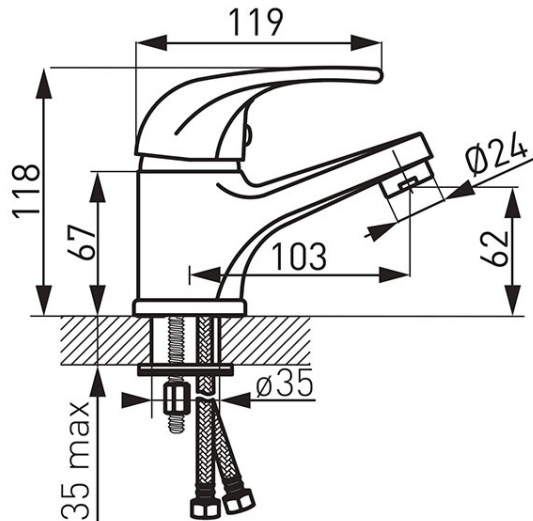

Code: BVA2-LB

Vasto - standing washbasin mixer

<https://www.ferrocompany.com/product-6245-BVA2LB.html>Individual packaging: **1, package with bar code allowing for retail sale**

- ceramic cartridge
- single hole assembly
- G5/4 automatic drain plug
- aerator M24x1
- G3/8 - M10x1 flexible connections
- finish: chrome
- product on request
- delivery time: c.a. 21 days

Maximal flow rate for dynamic pressure:

- **Stream: laminar - aerated**
 - 1,50 bar (21 psi) → 2,8 l/min (0,74 gpm US)
 - 3,00 bar (43 psi) → 2,8 l/min (0,74 gpm US)
 - 4,14 bar (60 psi) → 3,0 l/min (0,80 gpm US)