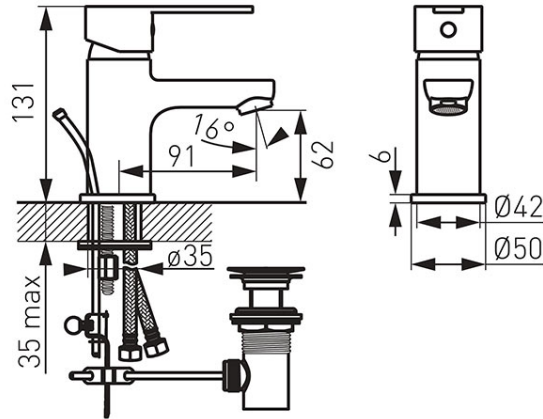

**Code: BSV2-LB**

Savio - standing washbasin mixer

<https://www.ferrocompany.com/product-6244-BSV2LB.html>Individual packaging: **1, package with bar code allowing for retail sale**

- ceramic cartridge
- single hole assembly
- G5/4 automatic drain plug
- aerator M24x1
- G3/8 - M10x1 flexible connections
- finish: chrome
- product on request
- delivery time: c.a. 21 days

Maximal flow rate for dynamic pressure:

- **Stream: laminar - aerated**
  - 1,50 bar (21 psi) → 2,6 l/min (0,69 gpm US)
  - 3,00 bar (43 psi) → 2,6 l/min (0,68 gpm US)
  - 4,14 bar (60 psi) → 2,8 l/min (0,74 gpm US)