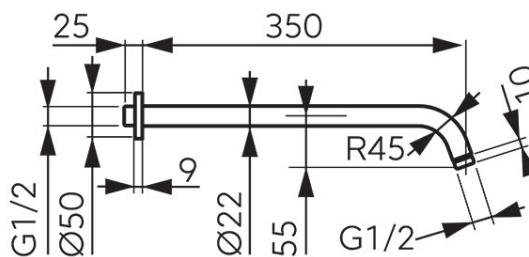

Code: RN350

Shower arm for overhead shower, chrome

<https://www.ferrocompany.com/product-6204-RN350.html>Individual packaging: **1, package with bar code allowing for retail sale**

- L=350 mm
- G1/2 connection
- rosette
- chrome