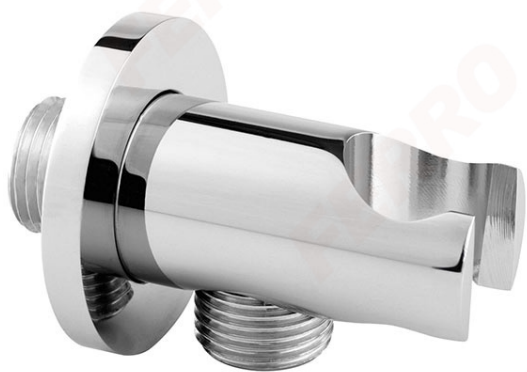

Code: PKN14

Angle connection with holder for shower hose

<https://www.ferrocompany.com/product-6202-PKN14.html>Individual packaging: **1, package with bar code allowing for retail sale**

- shower holder
- G1/2 connection
- rosette
- chrome