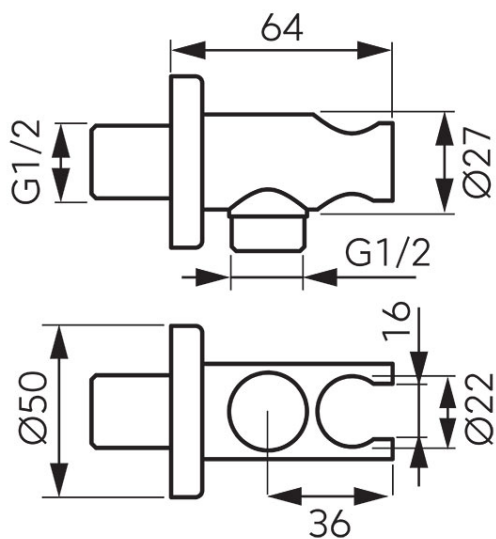

Code: PKN14

Angle connection with holder for shower hose

<https://www.ferrocompany.com/product-6202-PKN14.html>Individual packaging: **1, package with bar code allowing for retail sale**

- shower holder
- G1/2 connection
- rosette
- chrome