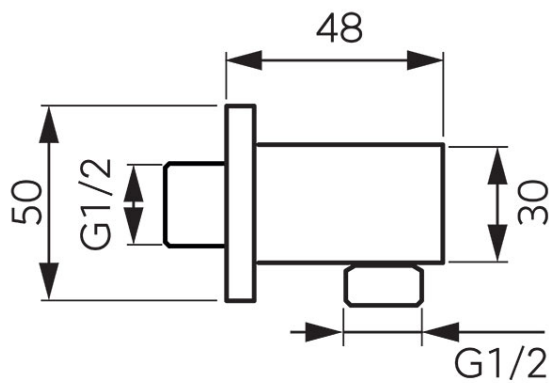

Code: **PKN13**

Angle connection for shower hose

<https://www.ferrocompany.com/product-6201-PKN13.html>

Individual packaging: **1, package with bar code allowing for retail sale**

- G1/2 connection
- rosette
- chrome