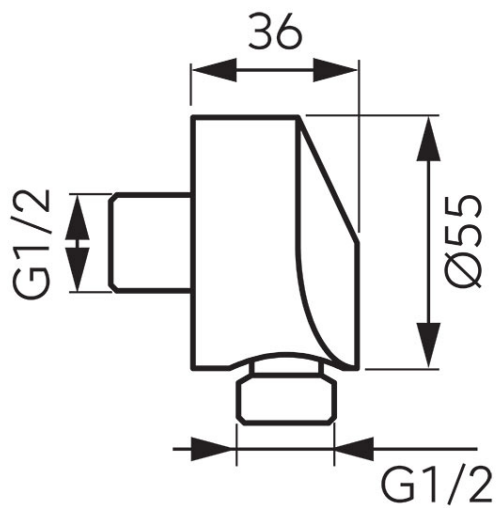

Code: **PKN11**

Angle connection for shower hose

<https://www.ferrocompany.com/product-6199-PKN11.html>

Individual packaging: **1, package with bar code allowing for retail sale**

- G1/2 connection
- chrome