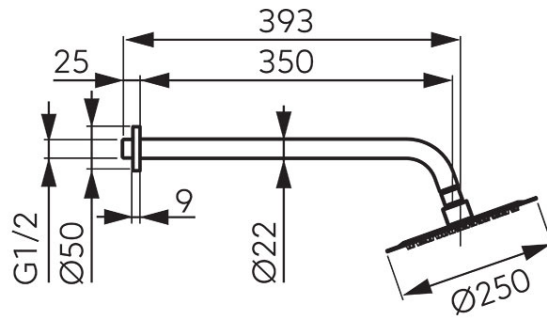

**Code: NPT13**

Shower set - arm with Slimline rain shower, chrome

<https://www.ferrocompany.com/product-6197-NPT13.html>

Individual packaging: **1, package with bar code allowing for retail sale**

- Slimline overhead shower plate 250 mm - stainless steel
- Ferro Easy Clean System - easy limescale removal
- 350 mm long shower arm
- ball joint - angle adjustment of shower head plate
- G1/2 connection
- rosette
- chrome