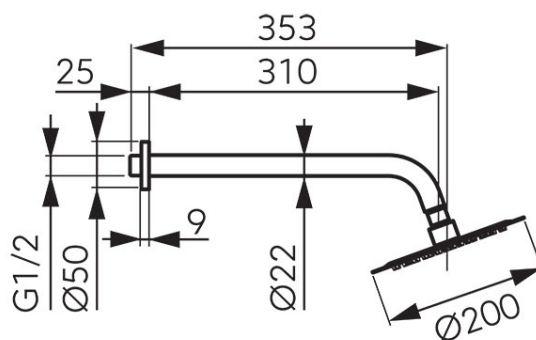

**Code: NPT11**

Shower set - arm with Slimline rain shower, chrome

<https://www.ferrocompany.com/product-6196-NPT11.html>

Individual packaging: **1, package with bar code allowing for retail sale**

- Slimline overhead shower plate 200 mm - stainless steel
- Ferro Easy Clean System - easy limescale removal
- 310 mm long shower arm
- ball joint - angle adjustment of shower head plate
- G1/2 connection
- rosette
- chrome