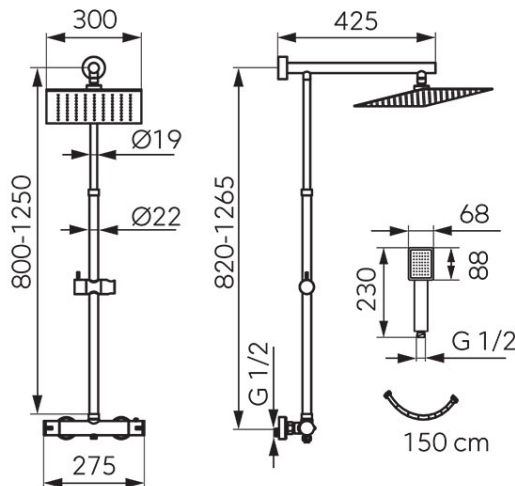

Code: NP75SQ-TRV7U-BL

Trevi Square - rainfall shower system and thermostatic mixer, black

<https://www.ferrocompany.com/product-6194-NP75SQTRV7UBL.html>

Individual packaging: **1, package with bar code allowing for retail sale**

- Rainfall shower:
 - regulated length of metal bar 800 - 1250 mm
 - regulated mounting height
 - rainfall steel head SLIM 300 x 300 mm
 - integrated wall mounting with rainfall bar
 - ball-joint - adjustable angle of overhead shower plate
 - Ferro Easy Clean System - easy limescale removal
- Shower mixer:
 - thermostatic regulator
 - integrated ceramic switch for rainfall shower/shower handle
 - Safe Stop 38°C - hot water lock
 - wall-mounting
 - G1/2 eccentric connection spacing 150 ± 20 mm
 - G3/4 rainfall connection - upper fitting
 - G1/2 shower connection - bottom fitting
- Shower:
 - 1-function shower handle
 - stream: rain
 - Ferro Easy Clean System - easy limescale removal
 - PVC shower hose 150 cm
- black