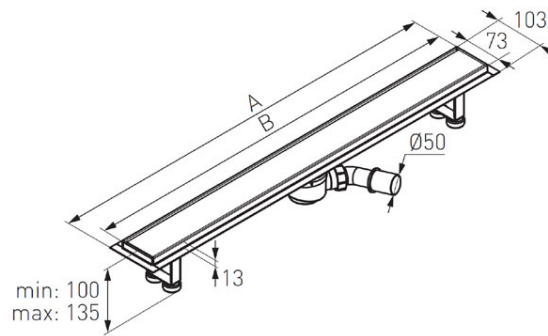

**Code: OL1-xx-BL**

Ora - linear shower drain channel, black mat

<https://www.ferrocompany.com/product-6192-OL1xxBL.html>

Individual packaging: **1, package with bar code allowing for retail sale**

- linear drain
- throughput up to 54 l/min
- adjustable legs
- waterproofing collar
- screwed on siphon with revision plug included
- manually polished
- dilatations
- colour: black mat

Index	A [mm]	B [mm]
OL1-70-BL	730	700
OL1-80-BL	830	800