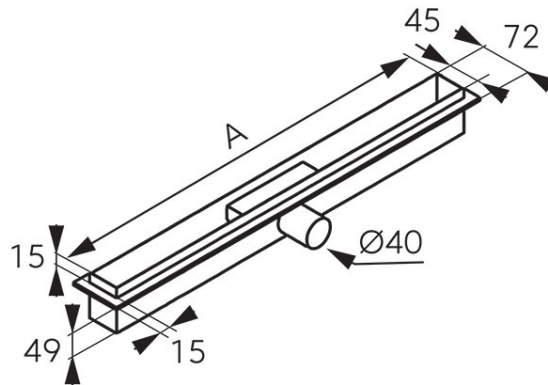

Code: OLSP1-xx-BL

Super slim pro - linear drain, black mat

<https://www.ferrocompany.com/product-6189-OLSP1xxBL.html>Individual packaging: **1, package with bar code allowing for retail sale**

- linear drain
- throughput up to 48 l/min
- connection $\text{Ø}40$ mm
- waterproofing collar
- integrated steel siphon with inspection hole
- inspection plug - easy access to siphon
- building height: 49 mm
- outflow width: 45 mm
- colour: black mat

Index	A [mm]
OLSP1-60-BL	600
OLSP1-70-BL	700
OLSP1-80-BL	800