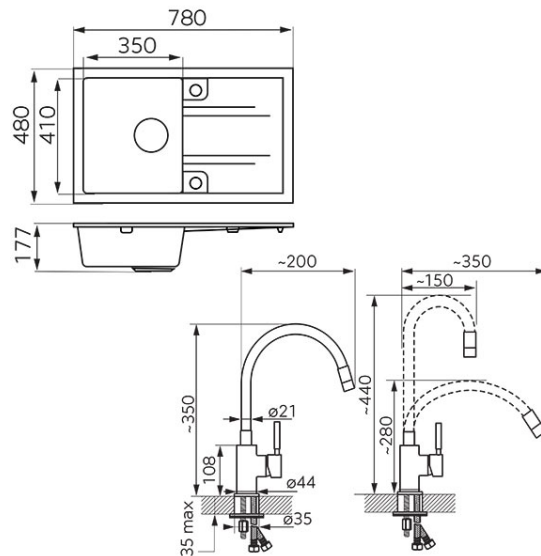

Code: DRGM48/78SA-SET1-PL

Granite sink set: DRGM48/78SA + kitchen mixer BZA4P

<https://www.ferrocompany.com/product-6187-DRGM4878SASET1PL.html>Individual packaging: **1, package with bar code allowing for retail sale**

- Zumba - standing sink mixer with flexible spout, sand
 - ceramic regulator
 - single-hole assembly
 - flexible spout
 - possibility to freely shape the spout
 - possibility to change the colour of the spout
 - variable extension of spout from 150 mm to 350 mm
 - variable spout height from 280 mm to 440 mm
 - M22x1 flow regulator
 - flexible connector G3/8 - M10x1
 - chrome
- Mezzo II - Single kitchen sink 78x48 cm, sandy
 - 15-year guarantee on the sink
 - 2-year guarantee on siphon and waste strainer
 - automatic basket waste strainer included in the set
 - siphon included in the set for connecting a dishwasher or washing machine
 - recessed
 - with overflow
 - with drainer
 - reversible sink allowing to change the position of the chamber and draining board